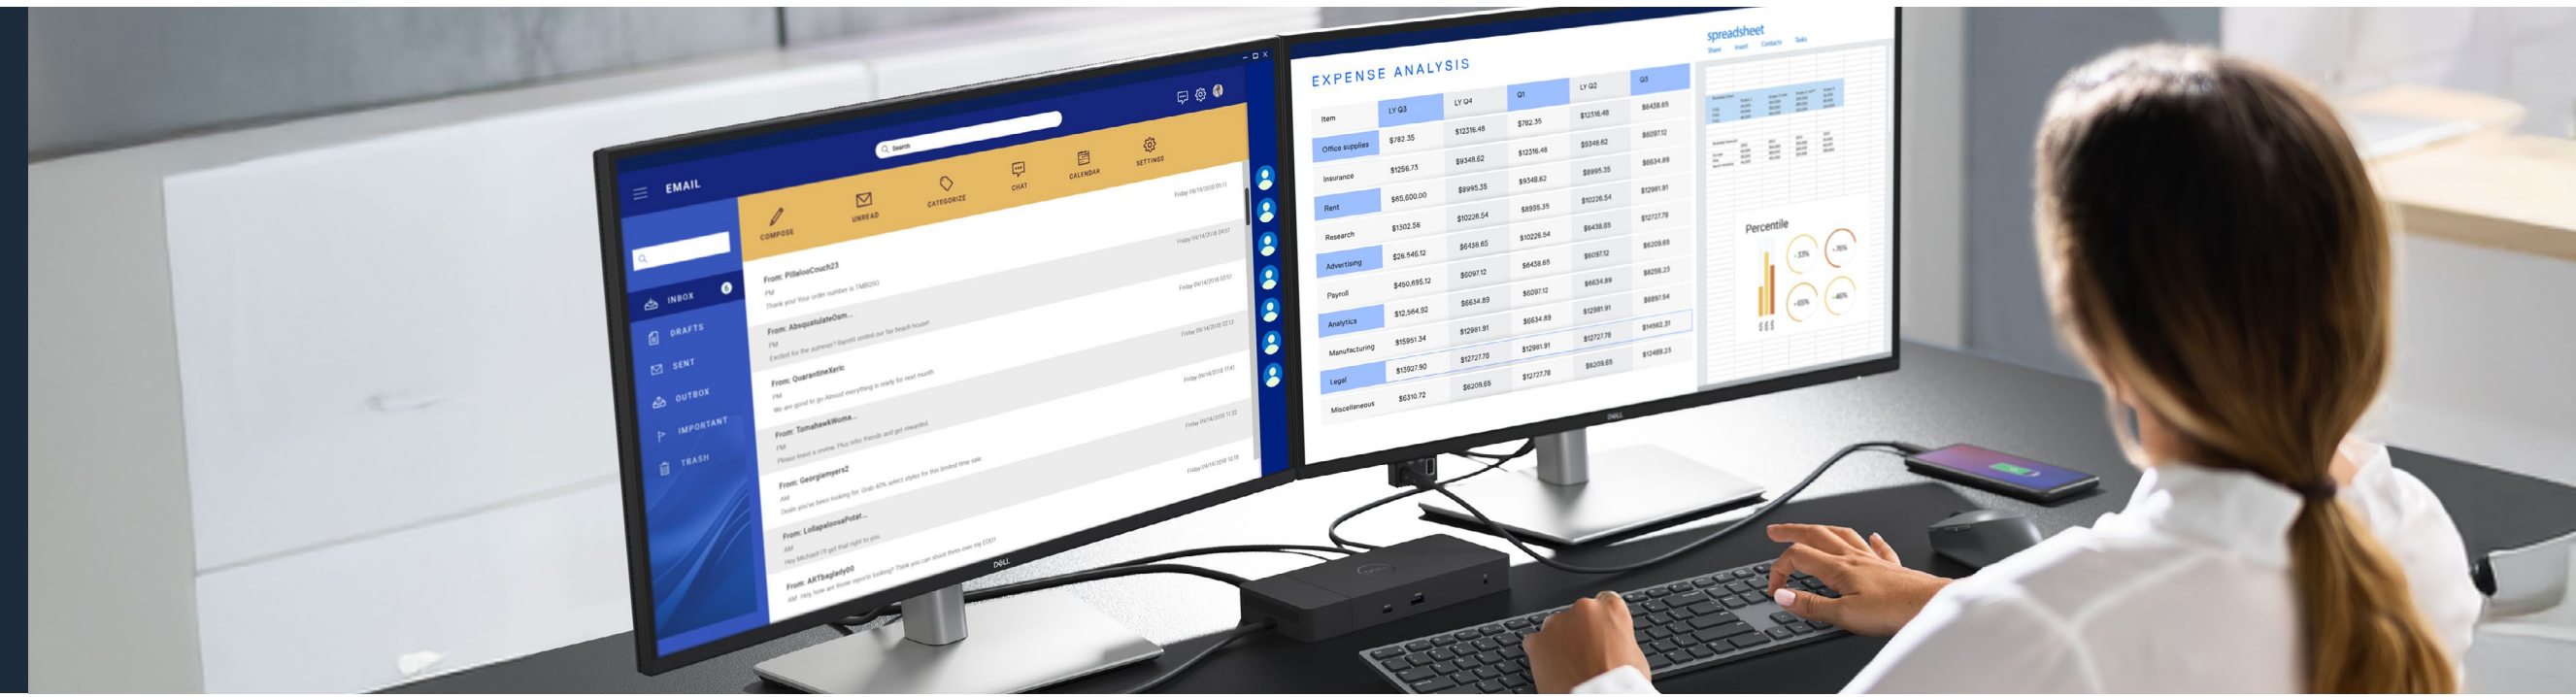

Dell Pro Plus

	Dell Pro 24/27 Plus QHD Monitors - P2425D / P2725D	Dell Pro 22/24/27 Plus Monitors - P2225H / P2425H / P2725H	Dell Pro 24 Plus Monitor - P2425	Dell Pro 14 Plus Portable Monitor - P1425
Features				
Screen size	P2425D: 23.8 inches / 60.45 cm P2725D: 27 inches / 68.47 cm	P2225H: 21.5 inches / 54.40 cm P2425H: 23.8 inches / 60.47 cm P2725H: 27 inches / 68.60 cm	23.8 inches / 60.47 cm	14 inches / 35.57 cm
Panel Type	IPS, 1500:1 contrast ratio	IPS, 1500:1 contrast ratio	IPS, 1500:1 contrast ratio	IPS, 1500:1 contrast ratio
Resolution	QHD (2560 x 1440)	FHD (1920 x 1080)	WUXGA (1920 x 1200)	WUXGA (1920 x 1200)
Refresh rate	100 Hz	100 Hz	100 Hz	60 Hz
Color Gamut	99% sRGB	99% sRGB	99% sRGB	sRGB 100%
Key features	Pop-out quick access USB ports	Quick access USB ports	Quick access USB ports	Single-cable USB-C setup (with up to 65W power delivery)
Eye comfort				
TÜV Rheinland Certification	★★★★	★★★★	★★★★	★★★
Adjustability				
Features	Height adjustable, tilt, swivel, pivot	Height adjustable, tilt, swivel, pivot	Height adjustable, tilt, swivel, pivot	Tilt, portrait
Datasheet	P2425D P2725D Learn more	P2225H P2425H P2725H Learn more	P2425 Learn more	P1425 Learn more