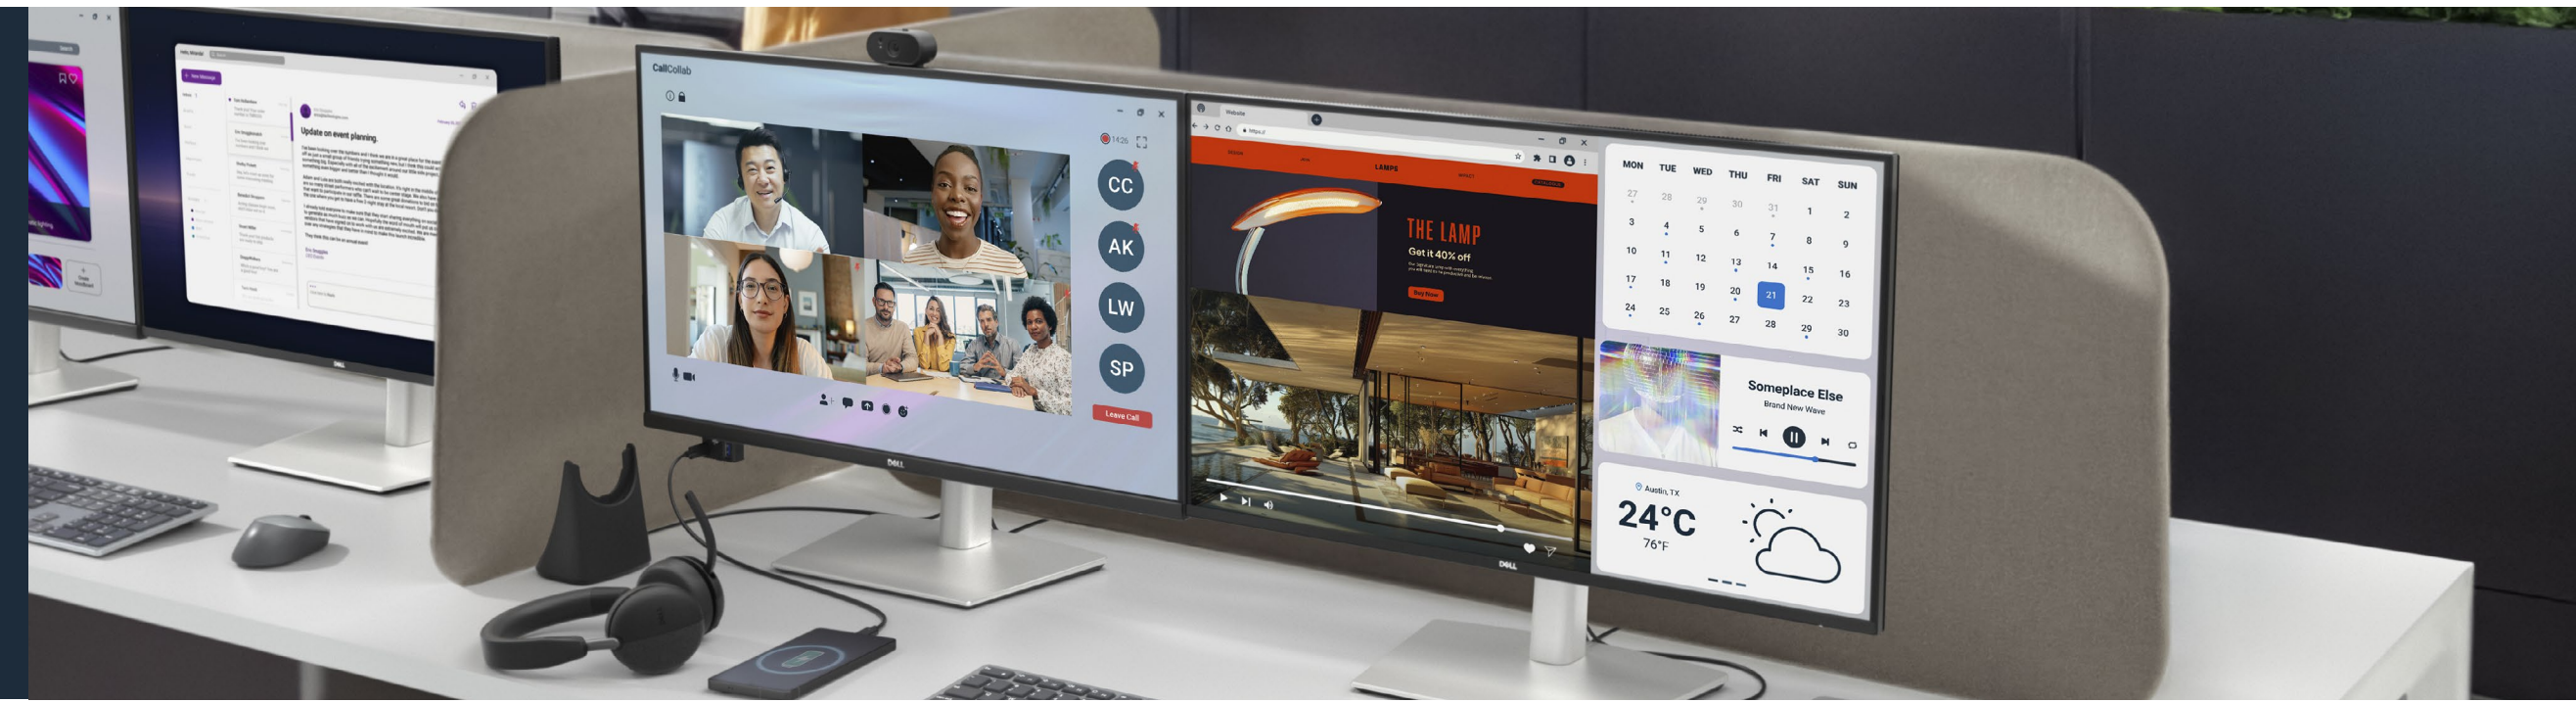

Dell Pro Plus

Dell Pro P 24/27/34 USB-C Hub Conferencing Monitor – P2426HEB / P2726DEB / P3426WEB

Dell Pro P 24/27/34 USB-C Hub Webcam Monitor – P2426HEV / P2726DEV / P3426WEV

Features		
Screen size	P2426HEB: 23.8 inches / 60.47 cm P2726DEB: 27 inches / 68.47 cm P3426WEB: 34.1 inches / 86.67 cm	P2426HEV: 23.8 inches / 60.47 cm P2726DEV: 27 inches / 68.47 cm P3426WEV: 34.1 inches / 86.67 cm
Panel Type	IPS, 1500:1 contrast ratio	IPS, 1500:1 contrast ratio
Resolution	P2426HEB: FHD (1920 x 1080) P2726DEB: QHD (2560 x 1440) P3426WEB: WQHD (3440 x 1440)	P2426HEV: FHD (1920 x 1080) P2726DEV: QHD (2560 x 1440) P3426WEV: WQHD (3440 x 1440)
Refresh rate	P2426HEB: 120 Hz P2726DEB / P3426WEB: 100 Hz	P2426HEV: 120 Hz P2726DEV / P3426WEV: 100 Hz
Color Gamut	99% sRGB	99% sRGB
Key features	Built-in webcam, 2x5W speakers, AI-based noise-cancelling mic, Certified for Microsoft Teams and Zoom, Pop-out quick access USB ports, USB-C Hub	Built-in webcam, Certified for Microsoft Teams and Zoom, Pop-out quick access USB ports, USB-C Hub
Eye comfort		
TÜV Rheinland Certification	★★★★	★★★★
Adjustability		
Features	P2426HEB, P2726DEB: Height adjustable, tilt, swivel, pivot P3426WEB: Height adjustable, tilt, swivel, slant adjust	P2426HEV, P2726DEV: Height adjustable, tilt, swivel, pivot P3426WEV: Height adjustable, tilt, swivel, slant adjust
Datasheet	P2426HEB P2726DEB P3426WEB	P2426HEV P2726DEV P3426WEV